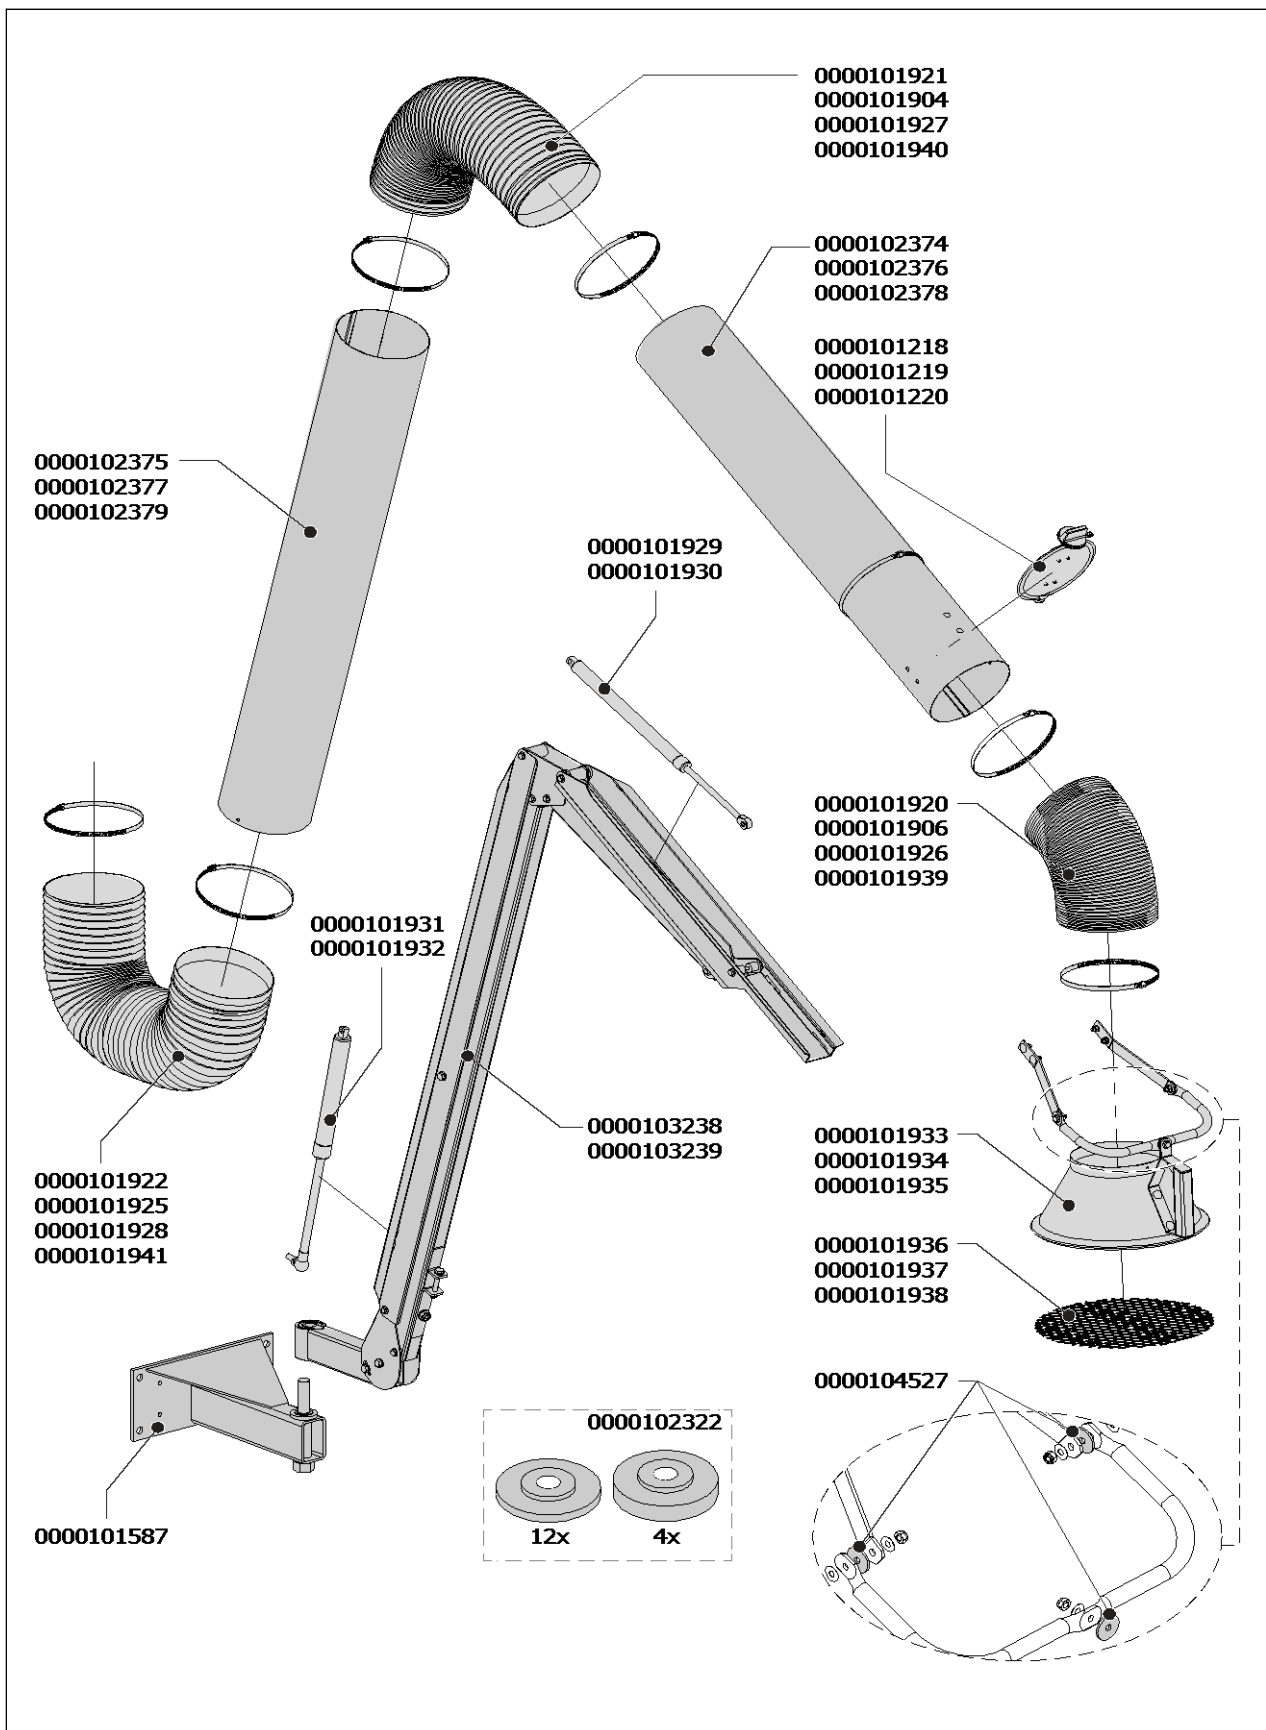

Exploded view
MultiSmart Arm